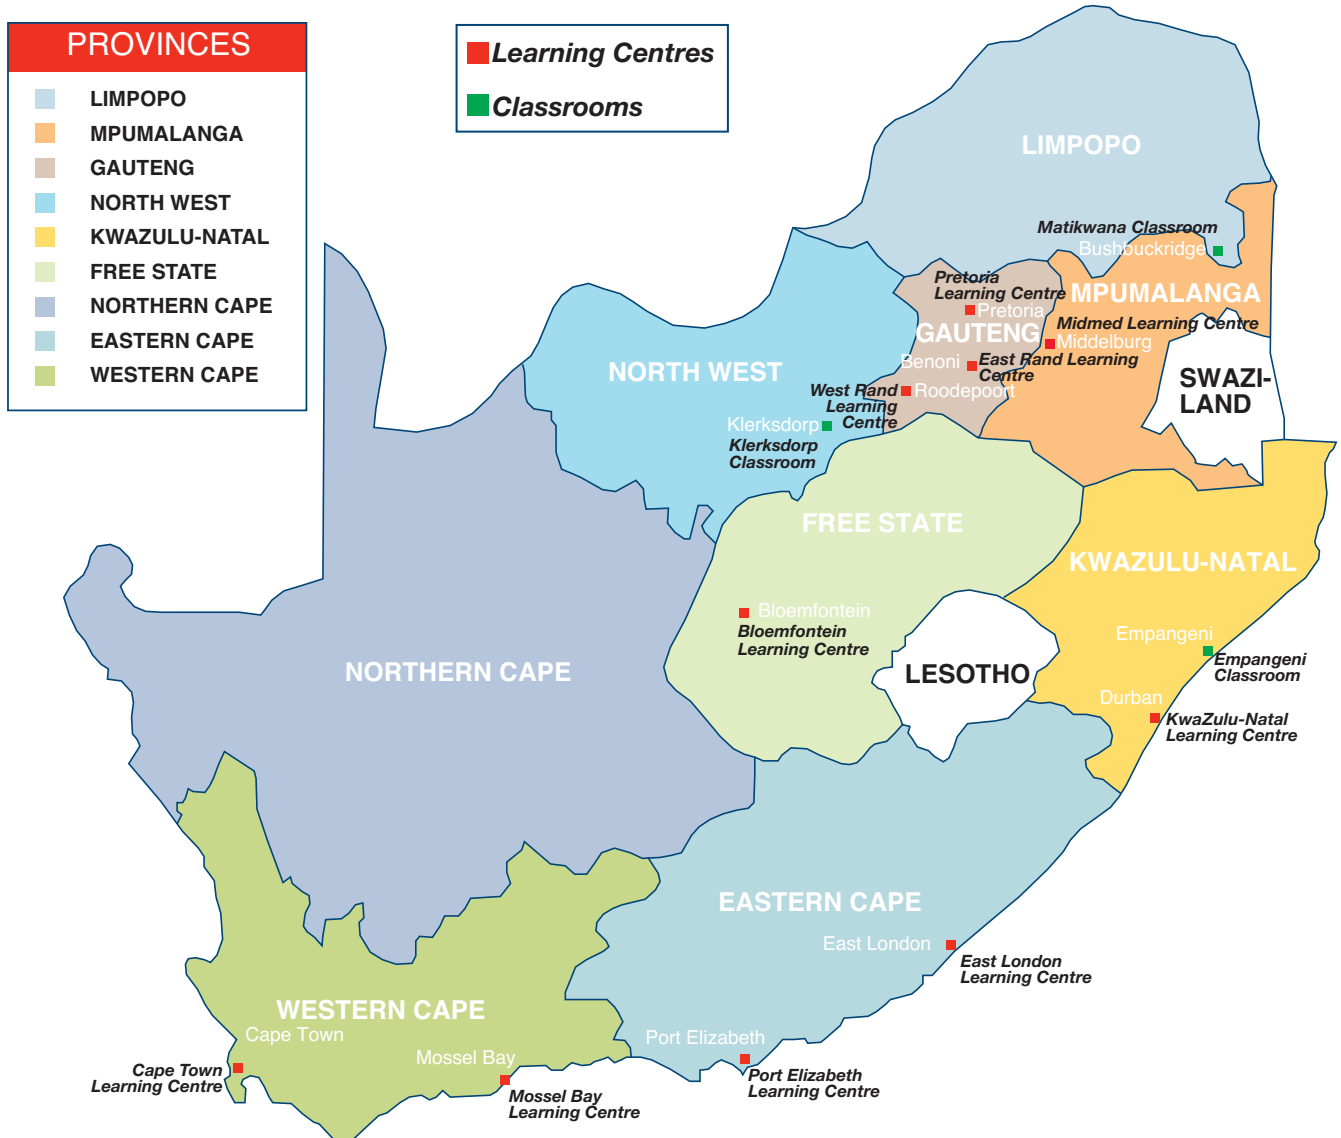

Life College of Learning

geographic spread of learning centres and classrooms

LEARNING CENTRES

- EASTERN CAPE** ■ East London ■ Port Elizabeth
- FREE STATE** ■ Bloemfontein
- GAUTENG** ■ Benoni ■ Pretoria ■ Roodepoort
- KWAZULU-NATAL** ■ Durban
- MPUMALANGA** ■ Middelburg
- WESTERN CAPE** ■ Cape Town ■ Mossel Bay

CLASSROOMS

- NORTH WEST** ■ Klerksdorp
- KWAZULU-NATAL** ■ Empangeni
- LIMPOPO** ■ Bushbuckridge